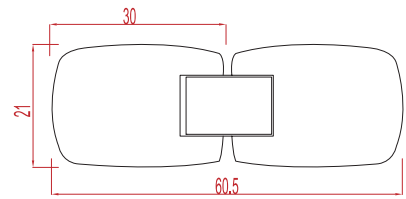

AL-1731

Glass Hinge (From Glass to Glass)
Cam Cama Kapı Menteşesi