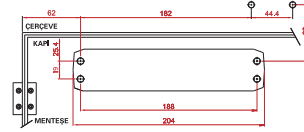

AL-1737

Sliding Rail Door Closer
2-3-4-5 Numara Kızaklı Hidrolik