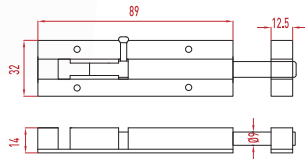

AL-140

Bolt
Fişek Sürgü

Colours / Boya Özellikleri **Ral, Eloksal**
Technical Information / Teknik Bilgi