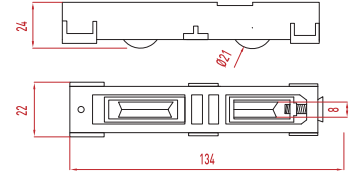

AL-225

Colours / Boya Özellikleri   Technical Information / Teknik Bilgi

Two Wheels Adjustable Bearing
Çiftli Ayarlı Rulman