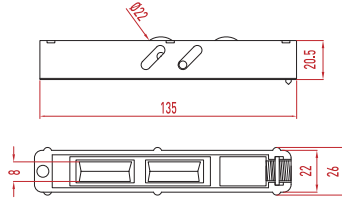

AL-226-B

Colours / Boya Özellikleri   Technical Information / Teknik Bilgi

Two Wheels Adjustable Bearing
Çiftli Rulman Metal Gövde