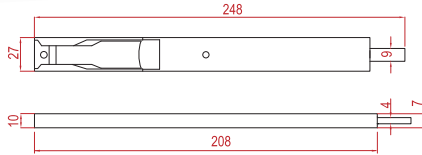

# LATCHES

*Sürgüler*

**ALCO**  
ALUMINIUM COOPERATION

**AL-142-A**

Savio Long Bolt  
Savio Uzun Sürgü

Colours / Boya Özellikleri **Ral, Eloksal** Technical Information / Teknik Bilgi

\*This product is between 20 cm and 50 cm can be produced.