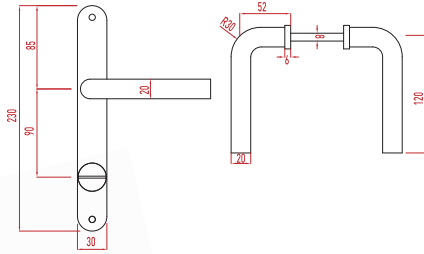

AL-012-A (Wc)

Narrow Type Sausage
Handle Wc Model
Dar Aynalı Sosis Kol Wc Model

Colours / Boya Özellikleri **Ral, Eloksal**
Technical Information / Teknik Bilgi