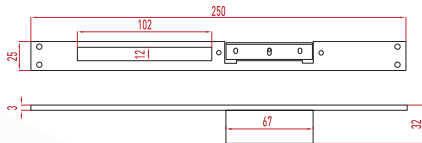

AL-222

Striker Door Lock With Electrical
Elektirikli Kapı Karşılığı

Colours / Boya Özellikleri **Ral, Eloksal** Technical Information / Teknik Bilgi