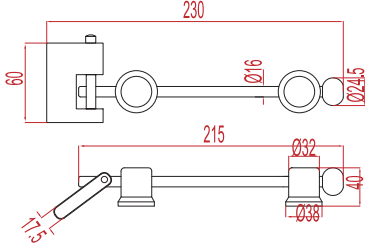

AL-1732

Glass Door Safety Lock
Cam Kapı Emniyet Kilidi

Technical Information / Teknik Bilgi