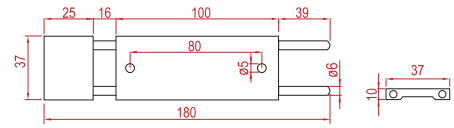

AL-143

C-60 System Double Pin Bolt
C-60 Çiftli Sürgü

Colours / Boya Özellikleri **Ral, Eloksal**
Technical Information / Teknik Bilgi