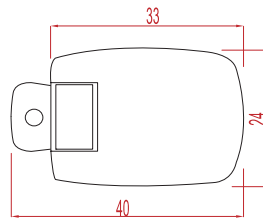

AL-1730

Glass Hinge (From Wall to Glass)
Duvardan Cama Kapı Menteşesi