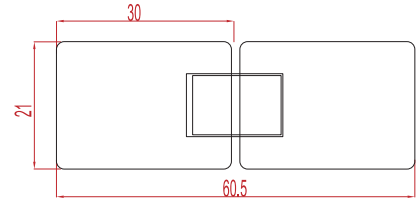

Glass Hinge (From Glass to Glass)  
Cam Cama Kapı Menteşesi

Technical Information / Teknik Bilgi

**AL-1729**

Glass Hinge (From Wall to Glass)  
Duvardan Cama Kapı Menteşesi

Technical Information / Teknik Bilgi