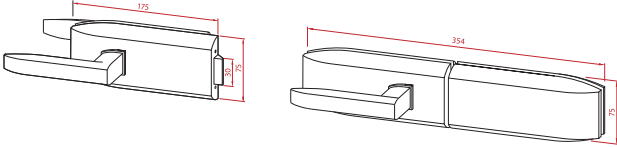

AL-1727

Rondo Model Glass Door Handle
Rondo Kapı Kolu

Technical Information / Teknik Bilgi