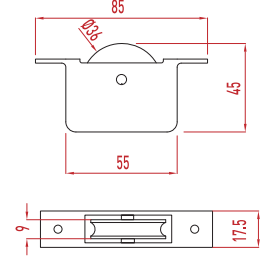

AL-228

Big Sliding Bearing
Büyük Metal Rulman

Colours / Boya Özellikleri   Technical Information / Teknik Bilgi