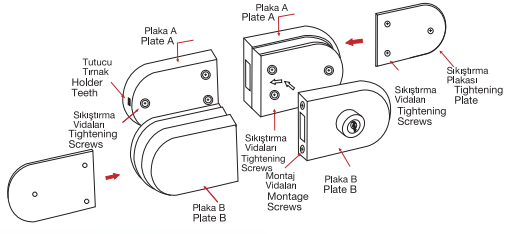

AL-1725

Twist Glass Door Lock
Çift Kanat Cam Kapı Kiliti

Colours / Boya Özellikleri Technical Information / Teknik Bilgi