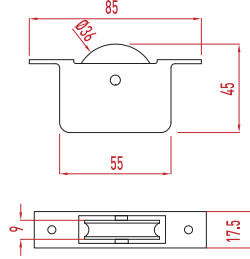

AL-229

Big Sliding Bearing
Büyük Metal Rulman

Colours / Boya Özellikleri   Technical Information / Teknik Bilgi