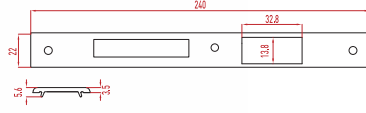

AL-091-C

System Striker Lock With Tongue
Asaş Sistem Kilit Karşılık Dilli

Colours / Boya Özellikleri **Ral, Eloksal** Technical Information / Teknik Bilgi