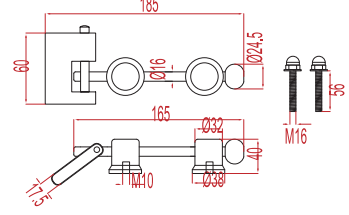

AL-1733

Aluminium Door Safety Lock
Alüminyum Kapı Emniyet Kilidi

Technical Information / Teknik Bilgi