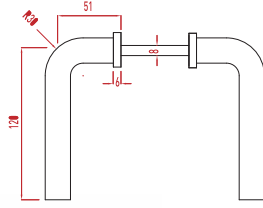

AL-005

Full Uncoiled Handle
Dolu Sosis Kol

Colours / Boya Özellikleri **Ral, Eloksal**
Technical Information / Teknik Bilgi