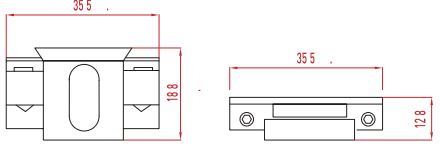

AL-165-B Colours / Boya Özellikleri Technical Information / Teknik Bilgi

Adjustable Response
Ayarlı İspanyolet Karşılığı Setuskurlu