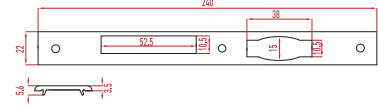

AL-091-D

System Striker Lock With Roller
Asaş Sistem Kilit Karşılık Makaralı

Colours / Boya Özellikleri **Ral, Eloksal** Technical Information / Teknik Bilgi