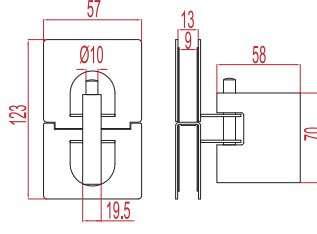

AL-1735

Glass Door Lock
Cam Kapı Kiliti

AL-1736

Scissor Arm Door Closer
2-3-4-5 Numara Normal Hidrolik