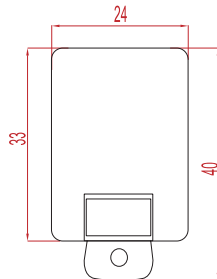

Glass Hinge (From Glass to Glass)  
Cam Cama Kapı Menteşesi

Technical Information / Teknik Bilgi

**AL-1729**

Glass Hinge (From Wall to Glass)  
Duvardan Cama Kapı Menteşesi

Technical Information / Teknik Bilgi