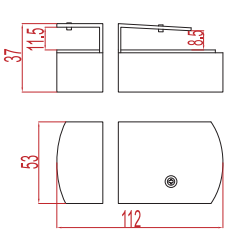

AL-1735

Glass Door Lock
Cam Kapı Kiliti

AL-1736

Scissor Arm Door Closer
2-3-4-5 Numara Normal Hidrolik