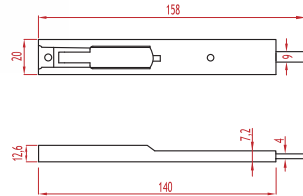

AL-147-B

Heat Insulation Short Bolt
Sistem Kısa Sürgü

Colours / Boya Özellikleri **Ral, Eloksal** Technical Information / Teknik Bilgi