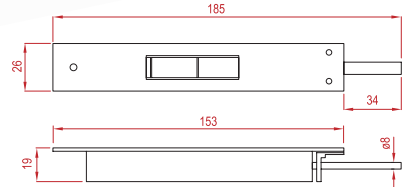

AL-141

Bolt
Gömme Sürgü

Colours / Boya Özellikleri **Ral, Eloksal**
Technical Information / Teknik Bilgi