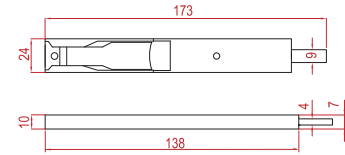

AL-142-A

Savio Long Bolt
Savio Uzun Sürgü

Colours / Boya Özellikleri **Ral, Eloksal** Technical Information / Teknik Bilgi

*This product is between 20 cm and 50 cm can be produced.

AL-142-B

Savio Short Bolt
Savio Kısa Sürgü

Colours / Boya Özellikleri **Ral, Eloksal** Technical Information / Teknik Bilgi

AL-147-B

Heat Insulation Short Bolt
Sistem Kısa Sürgü

Colours / Boya Özellikleri **Ral, Eloksal** Technical Information / Teknik Bilgi

AL-147-A

Heat Insulation Short Bolt
Sistem Kısa Sürgü

Colours / Boya Özellikleri **Ral, Eloksal** Technical Information / Teknik Bilgi

AL-147-C

System Short Latch
Zamak Kısa Sürgü

Colours / Boya Özellikleri **Ral** Technical Information / Teknik Bilgi

AL-147-D

System Tall Latch
Zamak Uzun Sürgü

Colours / Boya Özellikleri **Ral** Technical Information / Teknik Bilgi