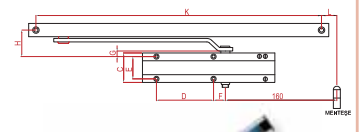

AL-1737

Sliding Rail Door Closer
2-3-4-5 Numara Kızaklı Hidrolik