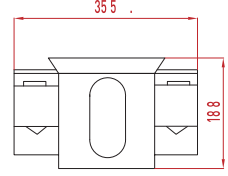

AL-165-C Colours / Boya Özellikleri Technical Information / Teknik Bilgi

Adjustable Response
Üstten Vidalı İspanyolet Karşılığı