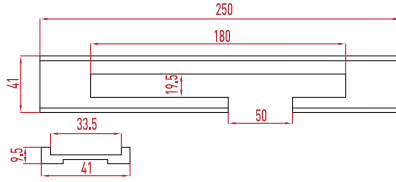

AL-095

C-60 Lock Bottom With Electrical
C-60 Elektrikli Kilit Altı

Colours / Boya Özellikleri **Ral, Eloksal** Technical Information / Teknik Bilgi